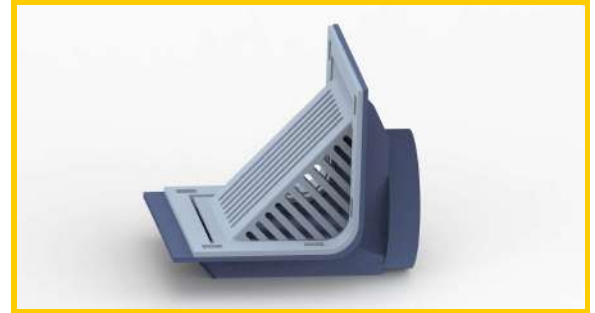

Aqua Line

Data/Specification Sheet

L-Shape Scupper Drain

Dimensions in mm

A	B	C	D
160x160	100	230	200
160x160	75	230	200
160x160	50	230	200

- All AquaLine products are made of high quality material and carry warranty upto 20 years.
- Base material - CI, Grate material - Aluminium.

Customization in design and sizes available. All dimensions mentioned are in mm.