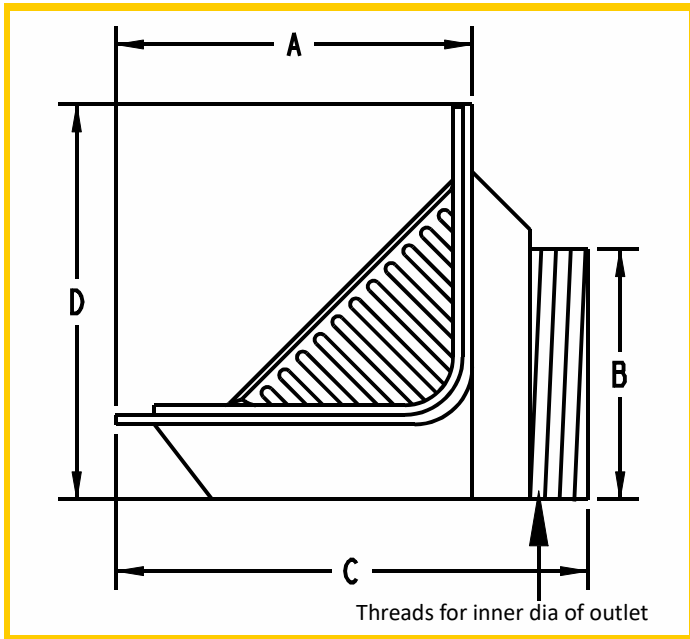

Aqua Line

Data/Specification Sheet

L-Shape Scupper Drain

Dimensions in mm

A	B	C	D
160x160	100	230	200
160x160	75	230	200
160x160	50	230	200

- All AquaLine products are made of high quality material and carry warranty upto 20 years.
- Base material - CI, Grate material - Aluminium.

Customization in design and sizes available. All dimensions mentioned are in mm.