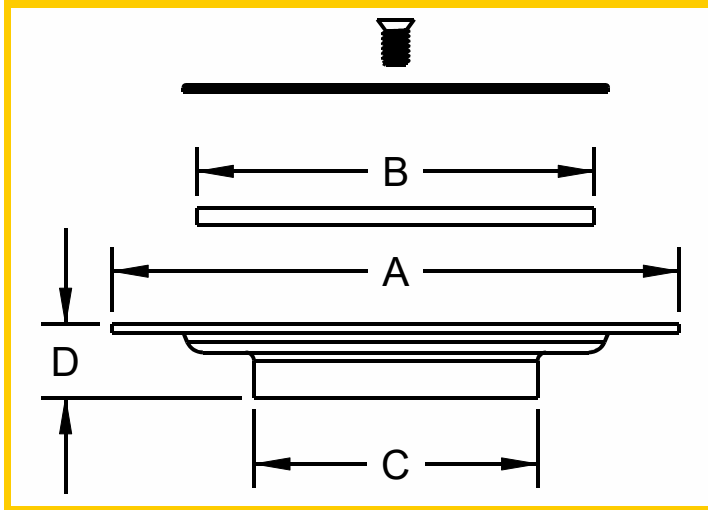

Aqua Line

Data/Specification Sheet

Clean Out