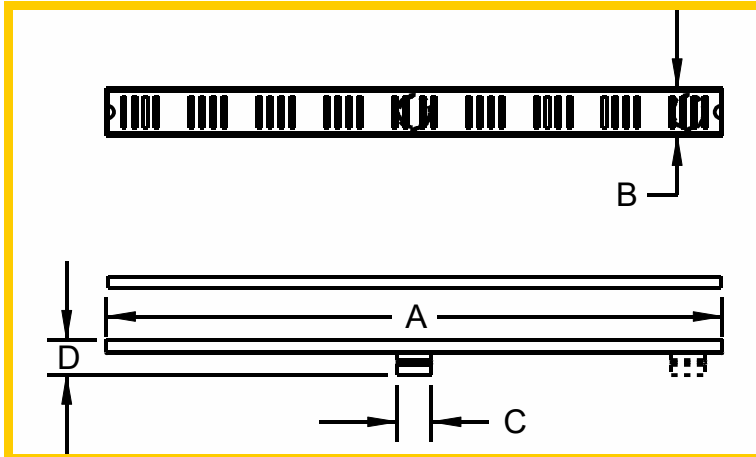

### Dimensions in mm

A	B	C	D
300	70	50	50
450	70	50	50
600	70	50	50
750	70	50	50
900	70	50	50
1000	70	50	50
1200	70	50	50

- ◆ All AquaLine products are made of high quality material and carry warranty upto 20 years.
- ◆ Material: SS304/SS316/SS316L
- ◆ Material Thickness range 1mm - 2.5mm.