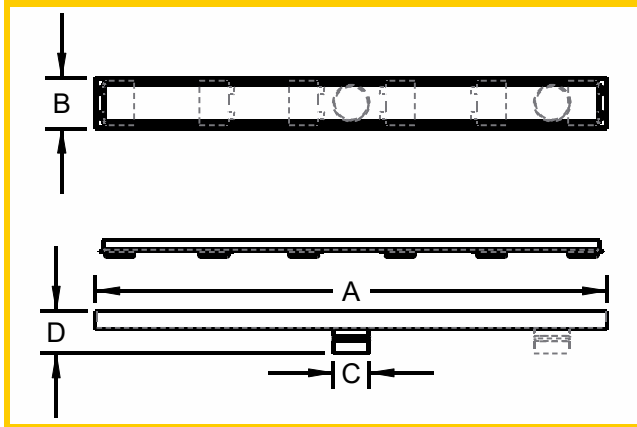

Aqua Line

Data/Specification Sheet

Tile Insert-Shower Drain