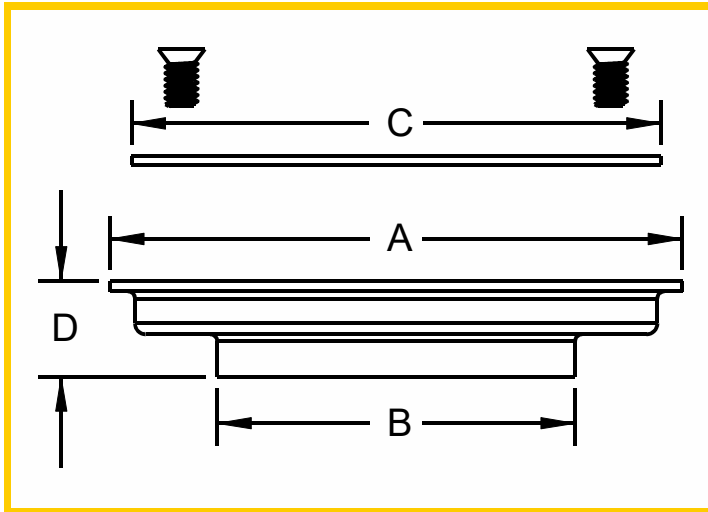

Aqua Line

Data/Specification Sheet

Floor Drain-2 pc