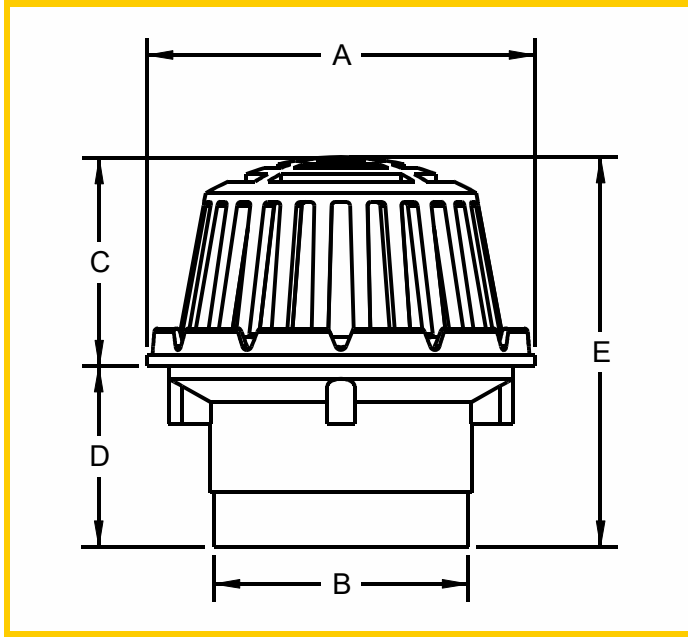

Aqua Line

Data/Specification Sheet

Dome Shaped-Roof Drain

Dimensions in mm

A	225	225	225
B	110	110	110
C	85	85	110
D	100	100	100
E	185	185	210

- All AquaLine products are made of high quality material and carry warranty upto 20 years.
- Material: CI

Customization in design and sizes available. All dimensions mentioned are in mm.