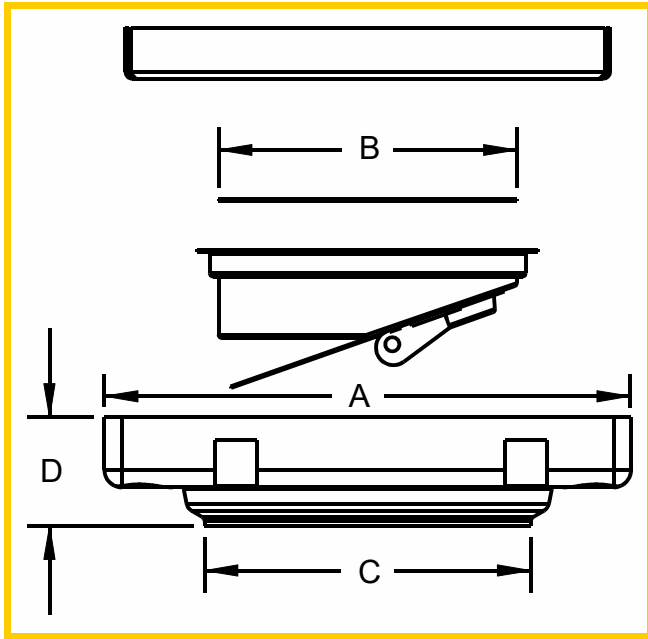

Aqua Line

Data/Specification Sheet

Tile Insert-SS Trapper

Dimensions in mm

A	150x150	125x125
B	85	85
C	85	90
D	30	30

- All AquaLine products are made of high quality material and carry warranty upto 20 years.
- Material: SS304/SS316/SS316L
- Material Thickness range 1mm - 2.5mm.

Customization in design and sizes available. All dimensions mentioned are in mm.