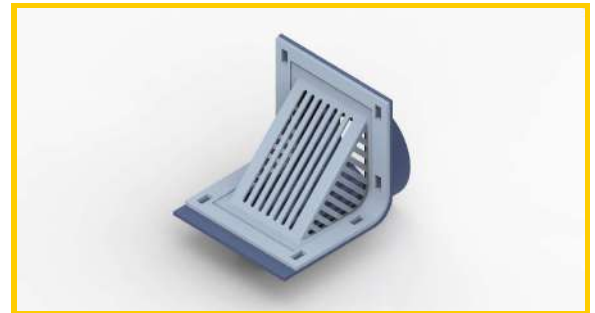

Aqua Line

Data/Specification Sheet

L-Shape Scupper Drain

Dimensions in mm

A	B	C	D
160x160	100	230	200
160x160	75	230	200
160x160	50	230	200

- All AquaLine products are made of high quality material and carry warranty upto 20 years.
- Base material - CI, Grate material - Aluminium.

Customization in design and sizes available. All dimensions mentioned are in mm.