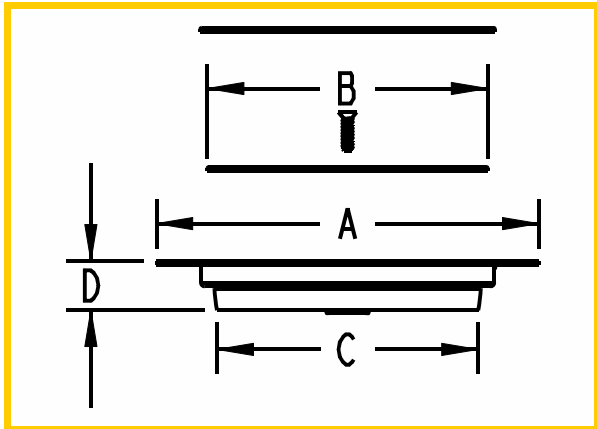

Aqua Line

Data/Specification Sheet

Floor Drain-3 pc