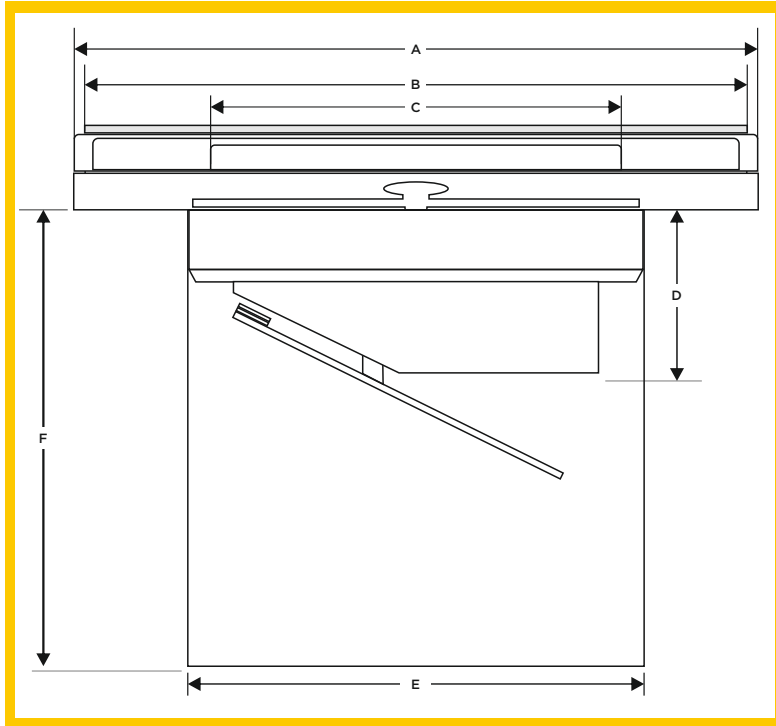

Aqua Line

Data/Specification Sheet

Floor Drain - Square Hinged

Dimensions in mm

A	B	C	D	E	F
150 x 150	135	95	95	102	100

- All AquaLine products are made of high quality material and carry warranty upto 20 years.
- Body and Trap Material: ABS, Finish: Matt / Mirror
- Cover Material: SS304/SS316, Grating: SS304/SS316
  Push Fit Outlet

All dimensions mentioned are in mm.